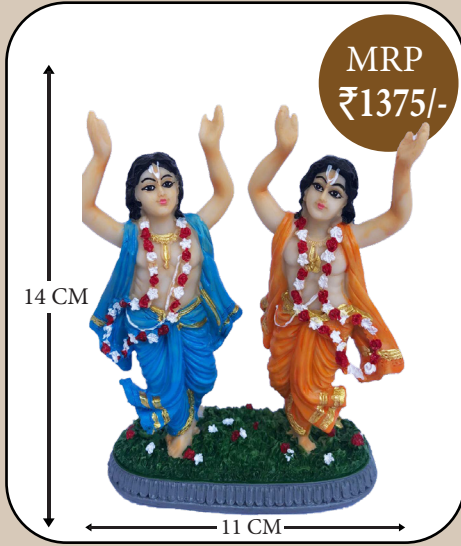

*Radha Krishna Lotus*

Model No- 0008

*Butter Thief Big*

Model No- 16285

*Prabhupad Big*

Model No- 0013

*6" Gaura Nitai Dancing*

Model No- 0002