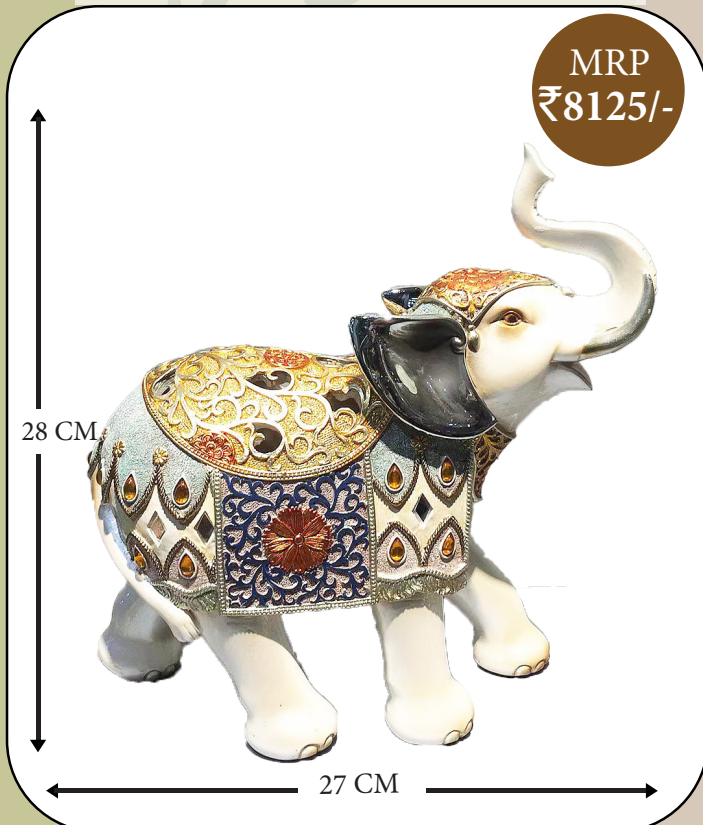

Model No- XL-6857

2 Golden Peacocks (14 In)

MRP  
₹6875/-

35 CM

24 CM

Model No- XL-6859

*White Elephant Combo 9"*

MRP  
₹6875/-

Model No- XL-6912

*White Elephants Set 16" wide*

MRP  
₹8125/-

Model No- XL-4913

*White Elephant 12"*

MRP  
₹8125/-

Model No- XL-4910

*Handicrafts*

# Srila Prabhupada's Bust

MRP  
₹1000/-

7 Inch

6 Inch

Back Side

Left Side

Right Side

It can be a symbol of good luck and prosperity, and may help attract positive energy and good fortune into your home. A Srila prabhupada Bust can be used as a focal point for meditation, providing a sense of calm and relaxation in the space where it is located. The material of the statue can also be significant, with some people preferring traditional materials such as polyresin, while others opt for modern materials like resin.