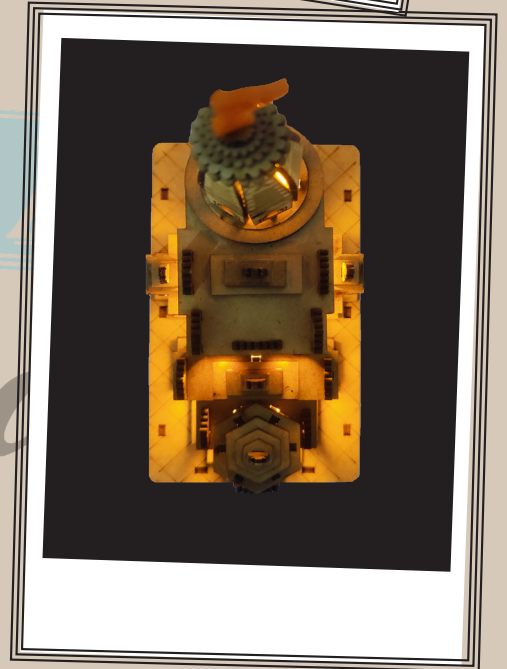

# Ram Mandir

(Wooden with yellow light)

MRP  
₹1000/-

6 Inch

5.5 Inch

Ram mandir Ayodhya 3D model as a part of our initiative to highlight Ayodhya's rich historical and cultural legacy. This 3D model is evidence of the grandeur and spirituality of the Ram Mandir, a representation of dedication, unity, and faith. The complex architectural features and enduring beauty of the Ayodhya Ram Mandir are captured in the 3D model. This model is a remarkable masterwork of craftsmanship, with its finely carved spires, stunning design components, and complex creativity. It is a celebration of millions of people's unshakable faith in Lord Ram. This 3D model, in our opinion, will be a priceless educational and instructional tool that clarifies the historical significance of the Ram Mandir. The colors of LED may vary as per the availability of LED.