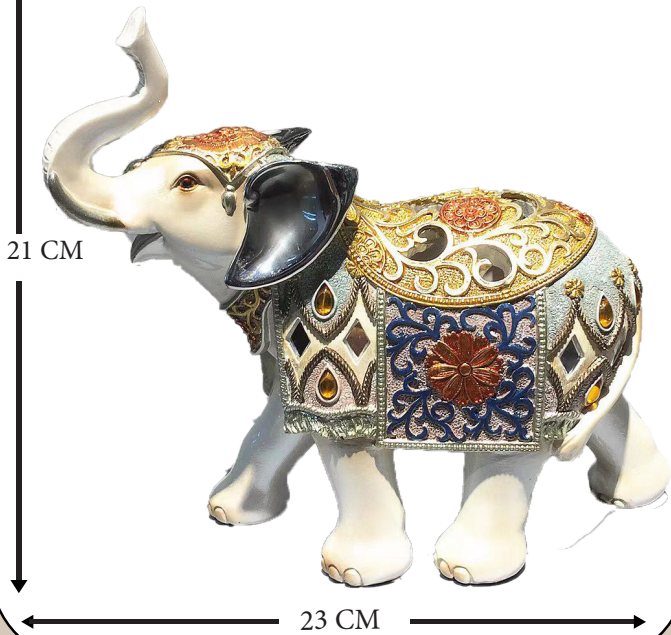

Golden Elephant (7 In)

MRP  
₹3125/-

17 CM

19 CM

Model No- XL-6512

White Elephant 8"

MRP  
₹3750/-

17 CM

21 CM

Model No- XL-4907

White Elephant 9"

MRP  
₹5000/-

21 CM

23 CM

Model No- XL-4908

Green Peacock (12 In)