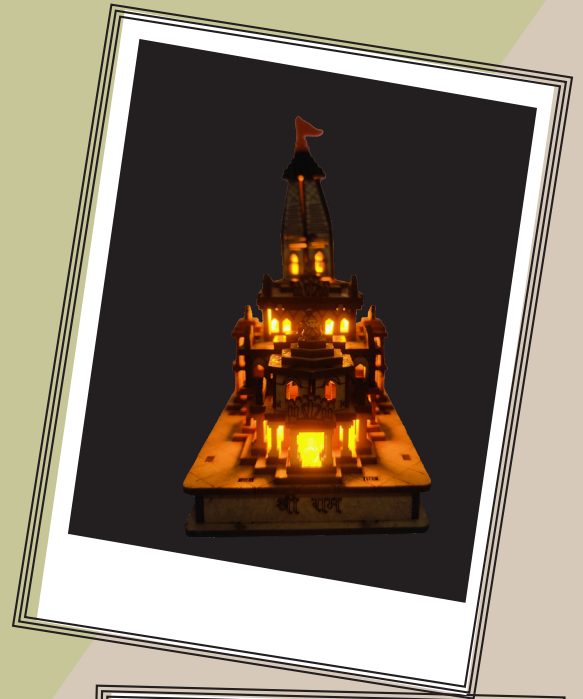

# Ram Mandir

(Wooden with yellow light)

MRP  
₹1000/-

6 Inch

5.5 Inch

Ram mandir Ayodhya 3D model as a part of our initiative to highlight Ayodhya's rich historical and cultural legacy. This 3D model is evidence of the grandeur and spirituality of the Ram Mandir, a representation of dedication, unity, and faith. The complex architectural features and enduring beauty of the Ayodhya Ram Mandir are captured in the 3D model. This model is a remarkable masterwork of craftsmanship, with its finely carved spires, stunning design components, and complex creativity. It is a celebration of millions of people's unshakable faith in Lord Ram. This 3D model, in our opinion, will be a priceless educational and instructional tool that clarifies the historical significance of the Ram Mandir. The colors of LED may vary as per the availability of LED.