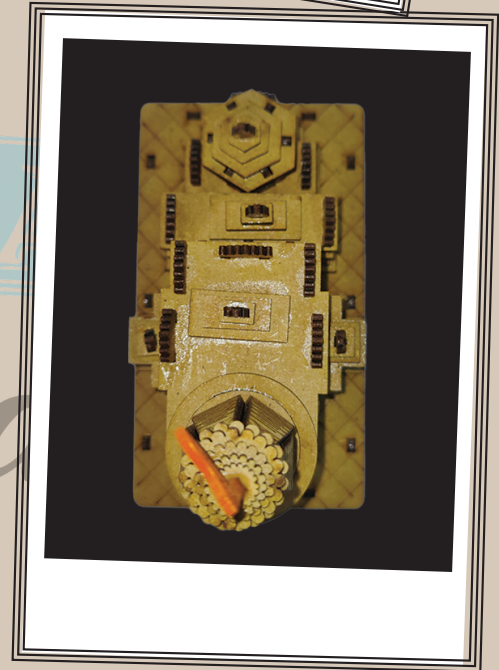

# Ram Mandir (Wooden)

MRP  
₹750/-

6 Inch

5.5 Inch

This model of Ram Mandir is exclusive design of Ram Mandir going to be constructed in Ayodhya. Ayodhya Ram Mandir 3D model as a part of our initiative to highlight Ayodhya's rich historical and cultural legacy. We can keep the Ram Mandir wooden model in the Mandir at home, in our Drawing room, on the dashboard of our Car, on the office Table. Infact we can have a best gifting solution for the cultural programmes and for corporate gifting solutions.