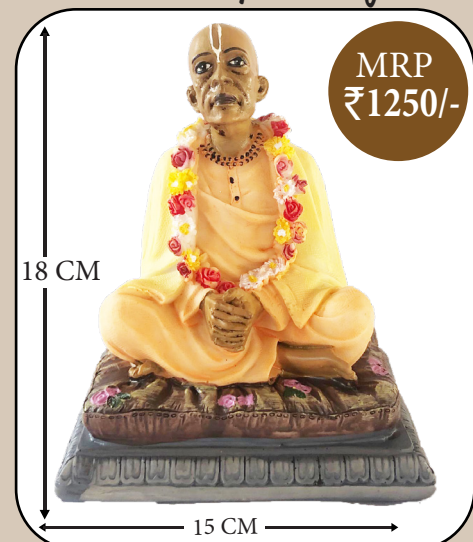

*Radha Krishna Lotus*

Model No- 0008

*Butter Thief Big*

Model No- 16285

*Prabhupad Big*

Model No- 0013

*6" Gaura Nitai Dancing*

Model No- 0002

*Krishna Balarama*

Model No- H003

*Radha Krishna Standing*

Model No- H004

*Yashoda Krishna*

Model No- H101

*Deer Krishna Big*

Model No- 0014